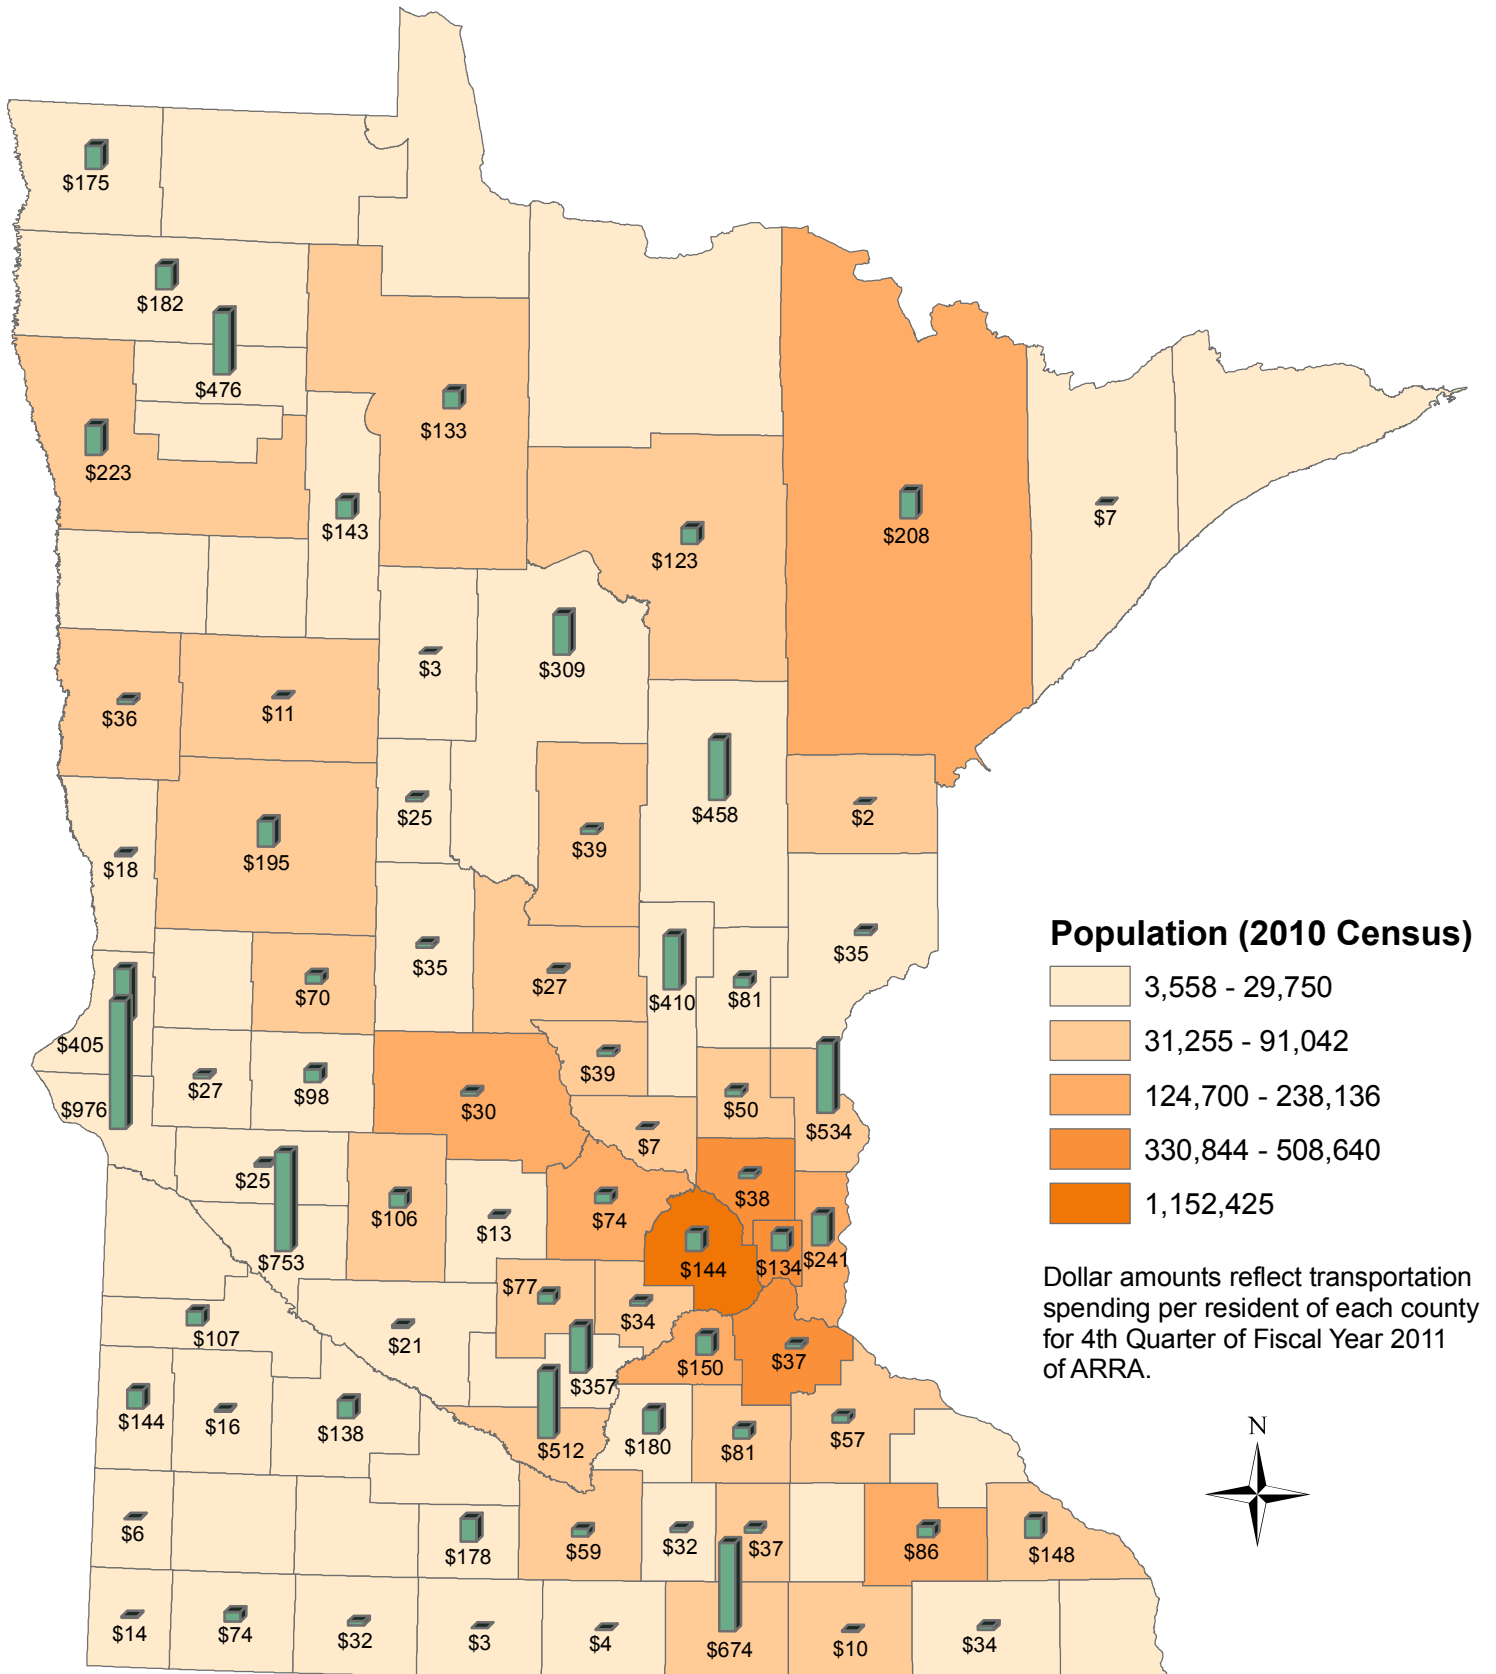

Transportation Allocations per Capita and Populations per County

More information relating to specific ARRA projects can be found at www.mmb.state.mn.us/recovery/. Simply click on the recovery map or interactive reports icons, or click on the link entitled 'Data, Data, Data.'